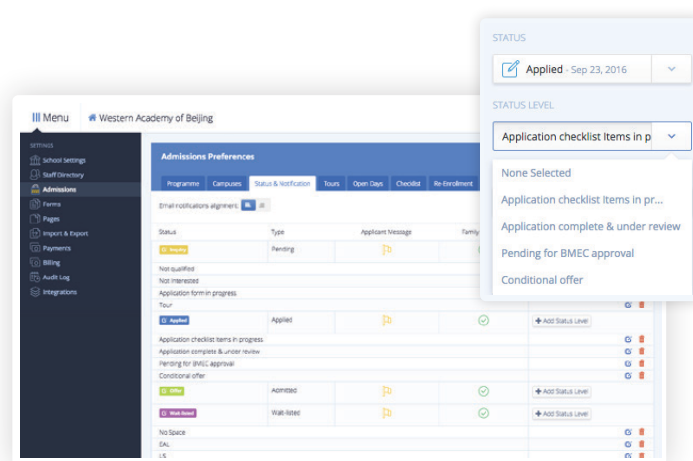

WAB began an OpenApply trial in 2014 and officially launched the system in 2015. Since then, they have processed over 500 enquiries and applications online.

When implementing OpenApply, WAB was most impressed with the user-friendly interface and the complimentary customer support.

INTERNAL TASKS

WAB uses OpenApply's flexible task functions to effectively manage their complex admissions workflow. Tasks are assigned to different staff for actions like parent follow-up, application review, and more! Task notifications remind staff members of what is on their to-do list, so no applicants get lost in the shuffle.

CUSTOMISABLE STATUS LEVELS

OpenApply's customisable status levels allow WAB to mark where all applicants sit in the admissions process. Staff members are able to view an applicant at any time and see exactly what step they're on. OpenApply also allows filtering for each status level so all applicants at each level can be viewed at any time.