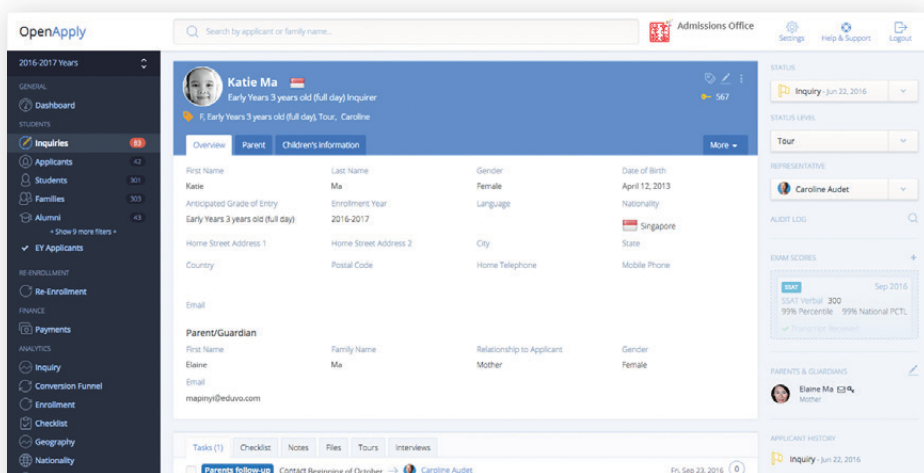

WAB began an OpenApply trial in 2014 and officially launched the system in 2015. Since then, they have processed over 500 enquiries and applications online.

When implementing OpenApply, WAB was most impressed with the user-friendly interface and the complimentary customer support.